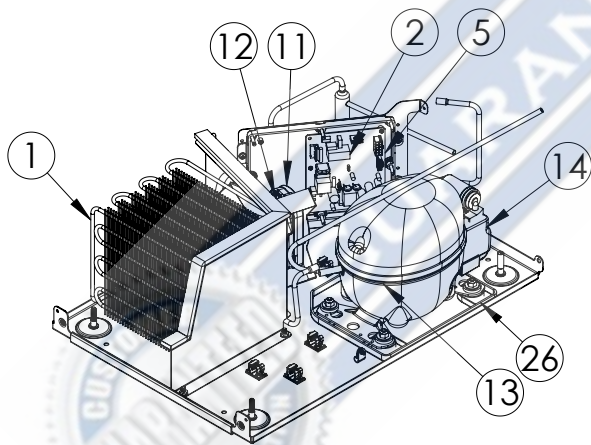

Service Parts List

guaranteedparts.com

1-855-472-4443

MLWC115-SG01A		
ITEM	DESCRIPTION	MARVEL P/N
1	CONDENSER ASSEMBLY	42249375
2	MAIN CONTROL BOARD KIT	S42088705
3	GRILLE	S41015692-SS
4	LED LIGHT STRIP	S68100
5	CONTROL BOARD	S68176
6	BLACK ROCKER LIGHT SWITCH	42246922
7	THERMISTOR ASSEMBLY	S41015903-BLK
8	UI DISPLAY KIT	S68166-01
9	ACCESS COVER	S41015923
10	WIRE HARNESS KIT*	S41015773
11	CONDENSER FAN MOTOR	42248161
12	CONDENSER FAN BLADE	42248160
13	COMPRESSOR	S41015395
14	COMPRESSOR ELECTRICALS	S41015921
15	EVAPORATOR ASSEMBLY	42249373
16	DOOR ASSEMBLY	S42038746
17	EVAP FAN	42249149
18	DOOR GASKET	S31580-052
19	DOOR STOP	S41015708-BLK
20	STRIKER PLATE	S41015709-BLK
21	HINGE PKG	S52411635-CHR
22	SHELF ASSEMBLY	S42138916-NAT
23	BOTTLE CRADLE	42248474
24	LEG LEVELERS (4)	42243808
25	POWER CORD	S41050606
26	DRAIN PAN	S41013227
27	CARTON ASSEMBLY*	42249632

* NOT PICTURED