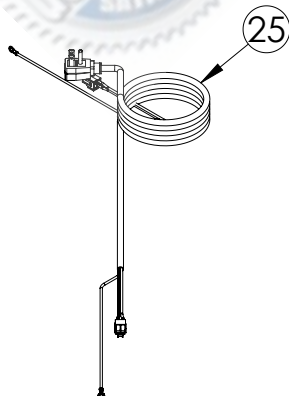

Service Parts List

guaranteedparts.com

1-855-472-4443

MLWC115-SG01A		
ITEM	DESCRIPTION	MARVEL P/N
1	CONDENSER ASSEMBLY	42249375
2	MAIN CONTROL BOARD KIT	S42088705
3	GRILLE	S41015692-SS
4	LED LIGHT STRIP	S68100
5	CONTROL BOARD	S68176
6	BLACK ROCKER LIGHT SWITCH	42246922
7	THERMISTOR ASSEMBLY	S41015903-BLK
8	UI DISPLAY KIT	S68166-01
9	ACCESS COVER	S41015923
10	WIRE HARNESS KIT*	S41015773
11	CONDENSER FAN MOTOR	42248161
12	CONDENSER FAN BLADE	42248160
13	COMPRESSOR	S41015395
14	COMPRESSOR ELECTRICALS	S41015921
15	EVAPORATOR ASSEMBLY	42249373
16	DOOR ASSEMBLY	S42038746
17	EVAP FAN	42249149
18	DOOR GASKET	S31580-052
19	DOOR STOP	S41015708-BLK
20	STRIKER PLATE	S41015709-BLK
21	HINGE PKG	S52411635-CHR
22	SHELF ASSEMBLY	S42138916-NAT
23	BOTTLE CRADLE	42248474
24	LEG LEVELERS (4)	42243808
25	POWER CORD	S41050606
26	DRAIN PAN	S41013227
27	CARTON ASSEMBLY*	42249632

* NOT PICTURED