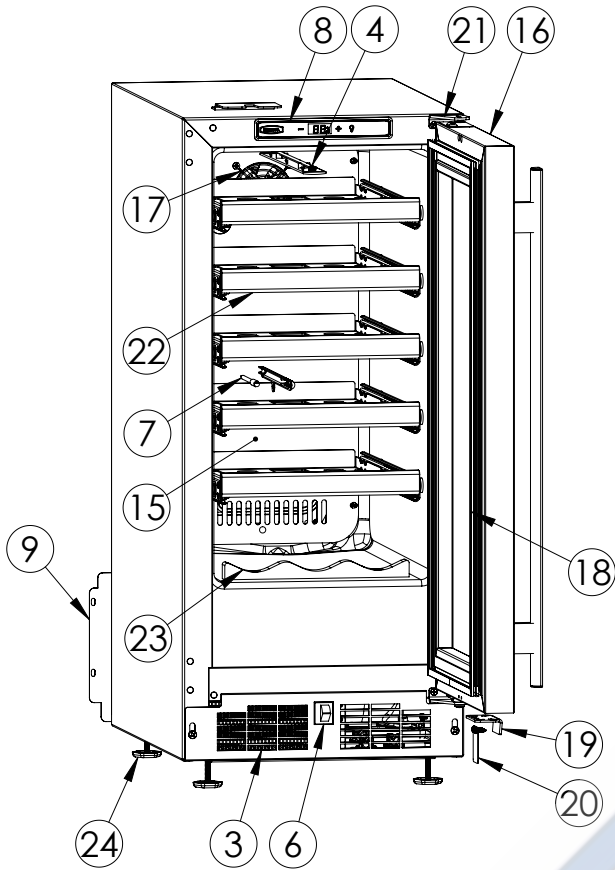

Service Parts List

guaranteedparts.com

1-855-472-4443

MLWC115-SG01A		
ITEM	DESCRIPTION	MARVEL P/N
1	CONDENSER ASSEMBLY	42249375
2	MAIN CONTROL BOARD KIT	S42088705
3	GRILLE	S41015692-SS
4	LED LIGHT STRIP	S68100
5	CONTROL BOARD	S68176
6	BLACK ROCKER LIGHT SWITCH	42246922
7	THERMISTOR ASSEMBLY	S41015903-BLK
8	UI DISPLAY KIT	S68166-01
9	ACCESS COVER	S41015923
10	WIRE HARNESS KIT*	S41015773
11	CONDENSER FAN MOTOR	42248161
12	CONDENSER FAN BLADE	42248160
13	COMPRESSOR	S41015395
14	COMPRESSOR ELECTRICALS	S41015921
15	EVAPORATOR ASSEMBLY	42249373
16	DOOR ASSEMBLY	S42038746
17	EVAP FAN	42249149
18	DOOR GASKET	S31580-052
19	DOOR STOP	S41015708-BLK
20	STRIKER PLATE	S41015709-BLK
21	HINGE PKG	S52411635-CHR
22	SHELF ASSEMBLY	S42138916-NAT
23	BOTTLE CRADLE	42248474
24	LEG LEVELERS (4)	42243808
25	POWER CORD	S41050606
26	DRAIN PAN	S41013227
27	CARTON ASSEMBLY*	42249632

* NOT PICTURED